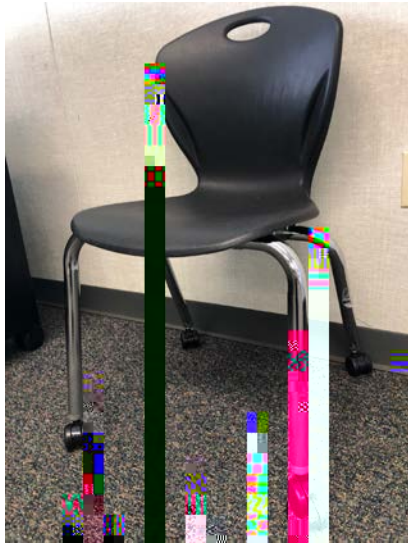

Teacher Chair for Small Groups

Adult Chair (18" Chair with Casters), Color: Onyx
For use with small groups at activity tables

Order Info: Vendor: Office & Ergonomic Solutions Inc. / Mfr. Artcobell Part #: D16A, 18", $74.25 each