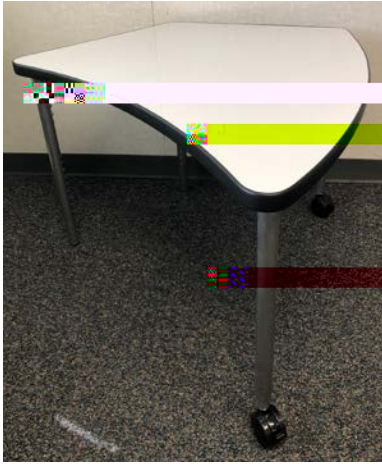

# Elementary Classroom Furniture

*Note: All pictures are for illustration purpose only.  
Actual furniture may vary. Prices subject to change.*

*(Rev. 2/9/2023)*

# Aperture Shape Desk

Video demo of different ways the desk can be set up:

<https://vimeo.com/92789102>

Fashion Grey #D381-01 Laminate

Student Desk, Aperture Shape, 24" x 40", (adjustable height 25" - 38" for sitting or standing),  
Laminate Color: Fashion Grey, High Gloss Dry Erase Surface with Black Band Edge  
Includes Casters on 2 of the Legs

# Triangle Shape Desk

Hard plastic standard color:

Student Desk, Triangle Shape, 28" x 28" x 36", (adjustable height 24" - 42" for sitting or standing),  
Hard plastic surface color: Gray  
Includes Caster on Center Leg

# Backless Stools

Stool, backless, adjustable height (19"-27"), Specify Seat Color from options shown above (chrome legs). These are for use as an option to sit at standing height desks.